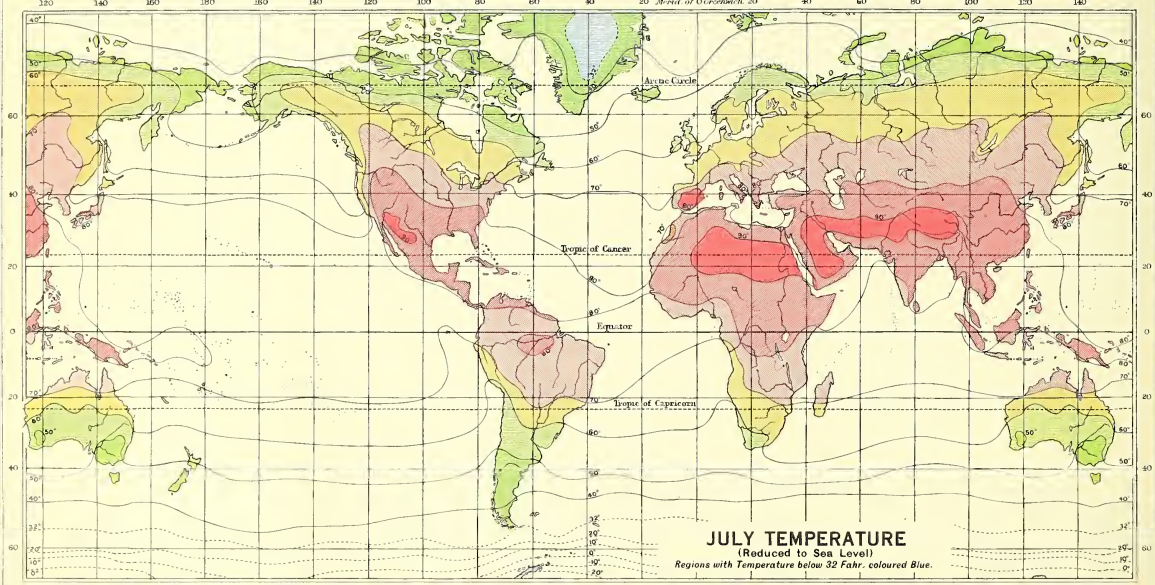

The Drainage Areas are coloured according to the Oceans into which they drain. Inland Drainage Areas shown White

imuthal
projection

Mollweide's Equal-Area Projection

VOLCANOES, ETC.

- Active Volcanoes
- Extinct Volcanoes
- Solfataras
- Mud Volcanoes
- ⊕ Geysers

MAGNETIC VARIATION, 1932

■ West of True North
■ East of True North

Note to Ocean Currents

Warm Currents Cold Currents
 direction of the currents is shown by the arrows.
 thickness of the arrows indicates by the number of strokes
 mean speed of the water drift in an hour.
 thick strokes above indicate the number of nautical miles.
 thin strokes below indicate the number of quarters of a mile.
 → 1 mile → 2 miles → 3 miles
 → 1/4 → 2/4 → 3/4

Note to Monsoon Drifts

In the Indian Ocean, the China Sea and the West Coast of Mexico and Central America, the currents change with the Monsoons. The simple arrows → show the S.W. and S.E. Monsoon Drift during the Northern Summer. The arrows marked thus ← → show the N.W. and N.E. Monsoon Drift during the Northern Winter. Limit of Floating Ice Limit of Pack Ice
 Sea-Weed